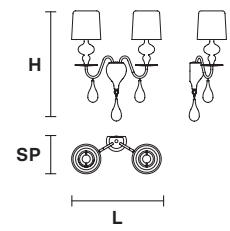

### EVA A3

**H** 70 cm / 27.60"  
**L** 40 cm / 15.80"  
**SP** 20 cm / 7.90"

**⦿** 3×E27×100 W max  
**USA** 3×E26×60 W max  
*(not included)*

Aluminum lampshades included

### EVA A1 M

**H** 54 cm / 21.30"  
**L** 30 cm / 11.90"  
**SP** 15 cm / 6.00"

**⦿** 1×E27×100 W max  
**USA** 1×E26×60 W max  
*(not included)*

Aluminum lampshades included

### EVA A2

**H** 55 cm / 21.65"  
**L** 40 cm / 17.71"  
**SP** 18 cm / 7.08"

**⦿** 2×E14×60 W max  
**USA** 2×E12×40 W max  
*(not included)*

Aluminum lampshades included

**V95**  
Matt white

**V70**  
Concrete