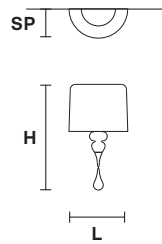

### EVA A3

**H** 70 cm / 27.60"  
**L** 40 cm / 15.80"  
**SP** 20 cm / 7.90"

**⦿** 3×E27×100 W max  
**USA** 3×E26×60 W max  
*(not included)*

Aluminum lampshades included

### EVA A1 M

**H** 54 cm / 21.30"  
**L** 30 cm / 11.90"  
**SP** 15 cm / 6.00"

**⦿** 1×E27×100 W max  
**USA** 1×E26×60 W max  
*(not included)*

Aluminum lampshades included

### EVA A2

**H** 55 cm / 21.65"  
**L** 40 cm / 17.71"  
**SP** 18 cm / 7.08"

**⦿** 2×E14×60 W max  
**USA** 2×E12×40 W max  
*(not included)*

Aluminum lampshades included

**V95**  
Matt white

**V70**  
Concrete